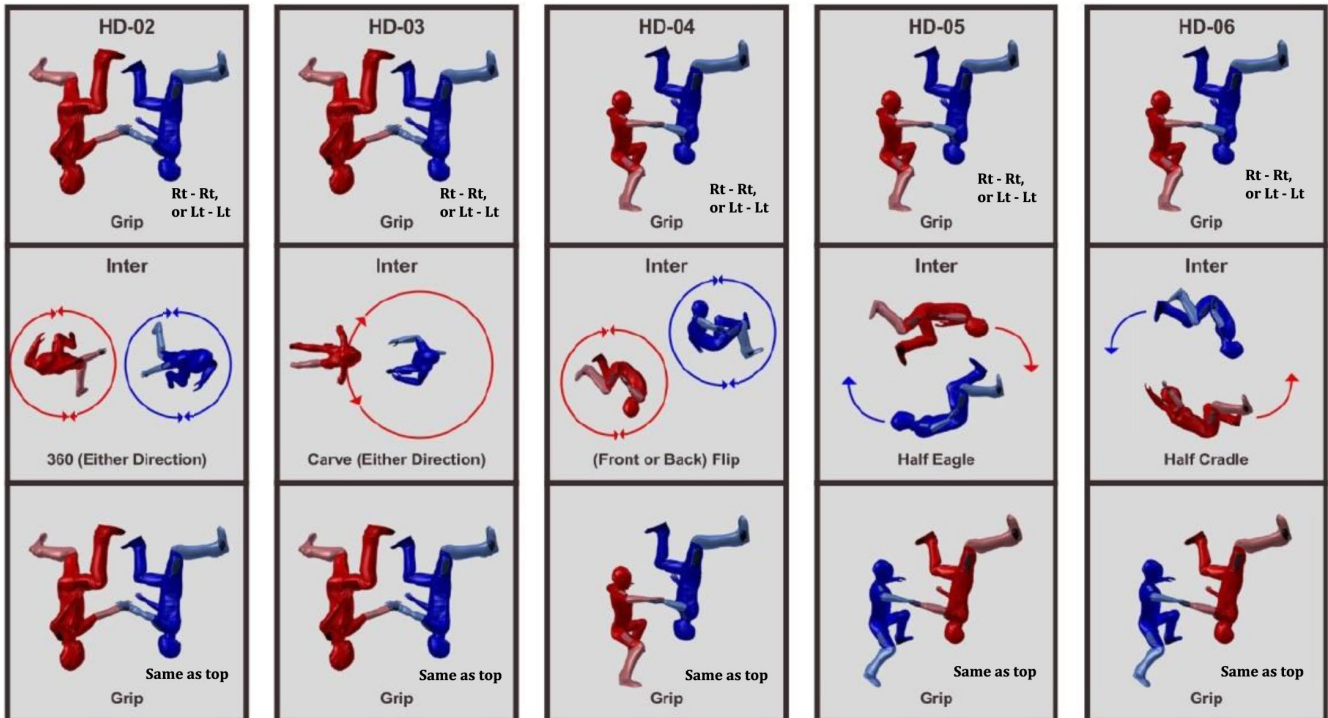

APF VFS 2 Way Open Dive Pool

Year of Issue: 2019

Randoms

APF VFS 2 Way Open Dive Pool

Year of Issue: 2019

Blocks

 <p>HU-01 Rt - Rt, or Lt - Lt Grip</p>	 <p>HU-02 Rt - Rt, or Lt - Lt Grip</p>	 <p>HU-03 Rt - Rt, or Lt - Lt Grip</p>	 <p>HU-04 Rt - Rt, or Lt - Lt Grip</p>	 <p>HD-01 Leg grips Sixty Nine</p>
 <p>Inter 360 (Either Direction)</p>	 <p>Inter Carve (Either Direction)</p>	 <p>Inter (Front or Back) Flip</p>	 <p>Inter Over</p>	 <p>Inter Leg grips Sixty Nine</p>
 <p>Same as top Grip</p>	 <p>Same as top Grip</p>	 <p>Same as top Grip</p>	 <p>Under (Holding Heading)</p>	
			 <p>Same as top Grip</p>	

All grips are Rt hand to Rt hand, or Lt hand to Lt hand, but must be the same at the top and bottom of the block

Any formation may be mirrored

On carves the stationary member must maintain heading

APF VFS 2 Way Open Dive Pool

Year of Issue: 2019

Blocks

All grips are Rt hand to Rt hand, or Lt hand to Lt hand, but must be the same at the top and bottom of the block

Any formation may be mirrored

On carves the stationary member must maintain heading