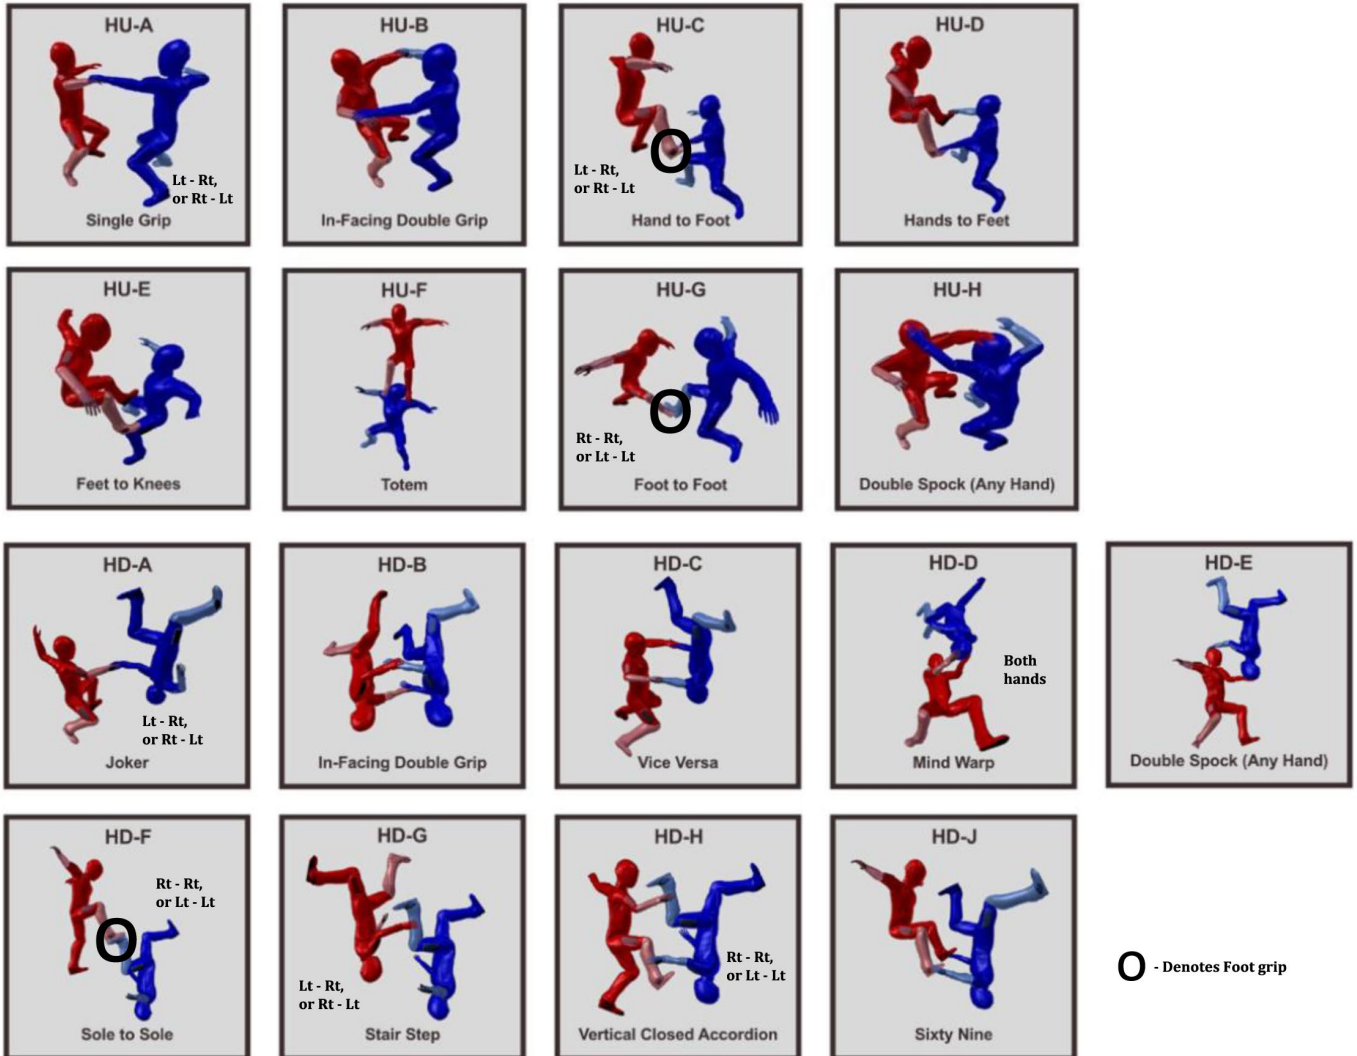

APF VFS 2 Way Open Dive Pool

Year of Issue: 2019

Randoms

APF VFS 2 Way Open Dive Pool

Year of Issue: 2019

Blocks

 <p>HU-01 Rt - Rt, or Lt - Lt Grip</p>	 <p>HU-02 Rt - Rt, or Lt - Lt Grip</p>	 <p>HU-03 Rt - Rt, or Lt - Lt Grip</p>	 <p>HU-04 Rt - Rt, or Lt - Lt Grip</p>	 <p>HD-01 Leg grips Sixty Nine</p>
 <p>Inter 360 (Either Direction)</p>	 <p>Inter Carve (Either Direction)</p>	 <p>Inter (Front or Back) Flip</p>	 <p>Inter Over</p>	 <p>Inter Leg grips Sixty Nine</p>
 <p>Same as top Grip</p>	 <p>Same as top Grip</p>	 <p>Same as top Grip</p>	 <p>Under (Holding Heading)</p>	
			 <p>Same as top Grip</p>	

All grips are Rt hand to Rt hand, or Lt hand to Lt hand, but must be the same at the top and bottom of the block

Any formation may be mirrored

On carves the stationary member must maintain heading

APF VFS 2 Way Open Dive Pool

Year of Issue: 2019

Blocks

All grips are Rt hand to Rt hand, or Lt hand to Lt hand, but must be the same at the top and bottom of the block

Any formation may be mirrored

On carves the stationary member must maintain heading