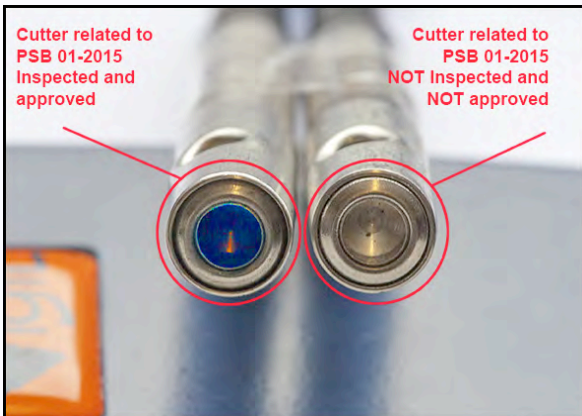

### **Background:**

Upon investigating a report of a severed closing loop, it was determined that a rough edge inside the cutter abraded the loop fabric, causing it to fail.

Inspection of other cutters revealed a limited range of cutters which could potentially have rough edges inside. Subject cutters appear to be more likely to abrade the closing loop in equipment where the cutter is placed above the pilot chute. We do not expect to find that every cutter in this range of cutters has an issue, but in the interest of safety we are requiring that every cutter in this range be inspected.

*PSB VIGIL-01-2015 page 1/4*

After inspection of the returned subject cutter by A.A.D. nv/sa, a blue paint dot will be placed on top of the cutter to indicate that the cutter has been inspected and approved by A.A.D. nv/sa. A cutter will be returned, which will be accompanied by a new service card, dated and signed with a special stamp, confirming the inspection of the cutter.